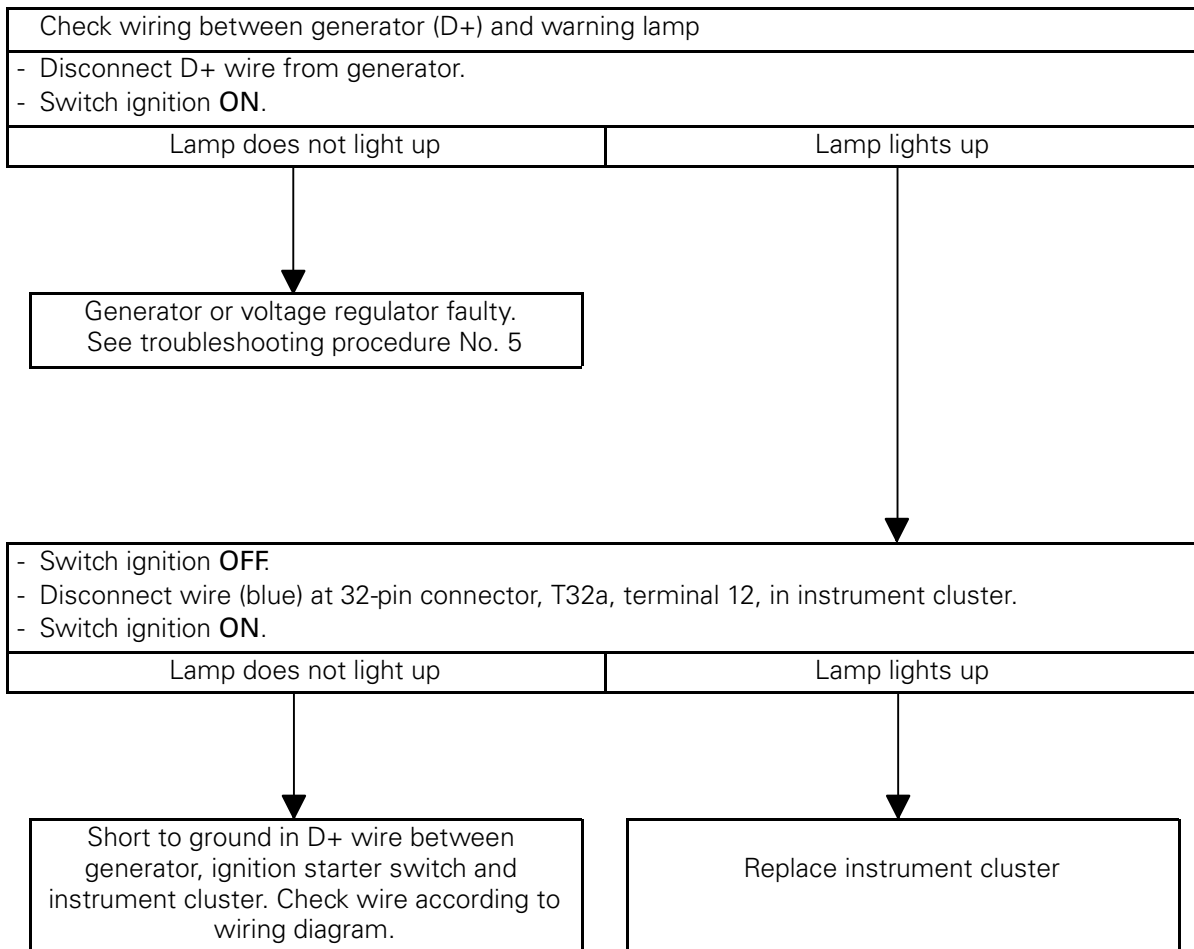

Generator (GEN) warning lamp does not go out with speed increase

END